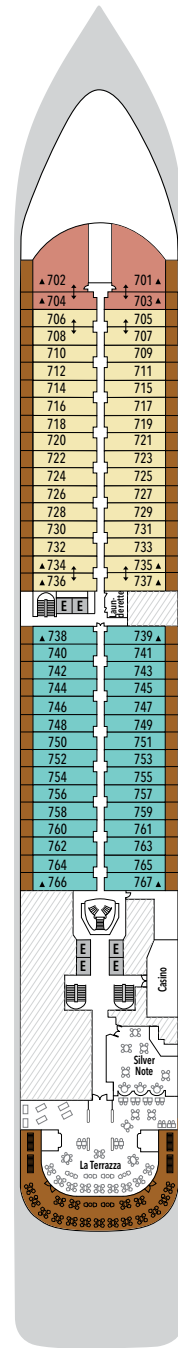

SILVER MUSE – Deck Plans

Effective from June 4th 2020

DECK 4

Atlantide
Indochine
Kaiseki
La Dame

DECK 5

Reception/
Guest Relations
Shore Concierge
Dolce Vita
Venetian Lounge
Future Cruise Sales

DECK 6

Zagara Beauty Spa
Fitness Centre

DECK 7

La Terrazza
Silver Note
Casino

DECK 8

Connoisseur's Corner
Boutique
Arts Café
Conference/
Card Room

DECK 9

Panorama Lounge
Activities Room &
Outdoor Area

DECK 10

Pool Deck
Pool Bar
The Grill
Whirlpool Area

DECK 11

Observation Library
Spaccanapoli
Jogging Track

SUITE CATEGORIES

- Owner's Suite
- Grand Suite
- Royal Suite
- Silver Suite
- Deluxe Veranda Suite
- Superior Veranda Suite
- Classic Veranda Suite
- Panorama Suite
- Vista Suite

SPECIFICATIONS

- Crew 411
- Officers International
- Guests 596
- Tonnage 40,700
- Length 698 Feet / 212.8 Metres
- Width 86 Feet / 27 Metres
- Speed 19.8 Knots
- Passenger Decks 8
- 3rd Guest Capacity ▲
- Connecting Suites ↑↓
- Wheelchair Accessible Suites ♿
- 407, 409, 417, 931
- Built 2017
- Registry Bahamas