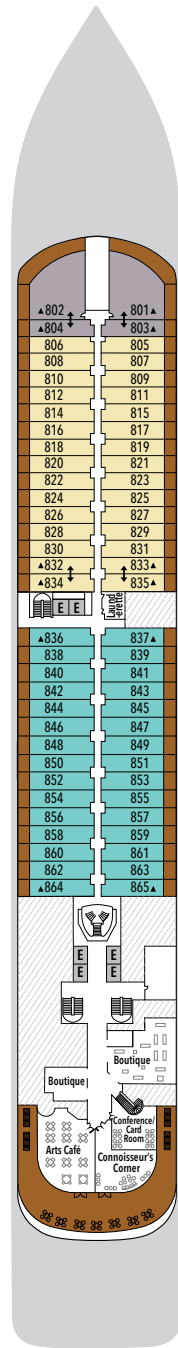

SILVER MUSE – Deck Plans

Effective from June 4th 2020

DECK 4

Atlantide
Indochine
Kaiseki
La Dame

DECK 5

Reception/
Guest Relations
Shore Concierge
Dolce Vita
Venetian Lounge
Future Cruise Sales

DECK 6

Zagara Beauty Spa
Fitness Centre

DECK 7

La Terrazza
Silver Note
Casino

DECK 8

Connoisseur's Corner
Boutique
Arts Café
Conference/
Card Room

DECK 9

Panorama Lounge
Activities Room &
Outdoor Area

DECK 10

Pool Deck
Pool Bar
The Grill
Whirlpool Area

DECK 11

Observation Library
Spaccanapoli
Jogging Track

SUITE CATEGORIES

- Owner's Suite
- Grand Suite
- Royal Suite
- Silver Suite
- Deluxe Veranda Suite
- Superior Veranda Suite
- Classic Veranda Suite
- Panorama Suite
- Vista Suite

SPECIFICATIONS

- Crew 411
- Officers International
- Guests 596
- Tonnage 40,700
- Length 698 Feet / 212.8 Metres
- Width 86 Feet / 27 Metres
- Speed 19.8 Knots
- Passenger Decks 8
- 3rd Guest Capacity ▲
- Connecting Suites ↑↓
- Wheelchair Accessible Suites ♿
- 407, 409, 417, 931
- Built 2017
- Registry Bahamas