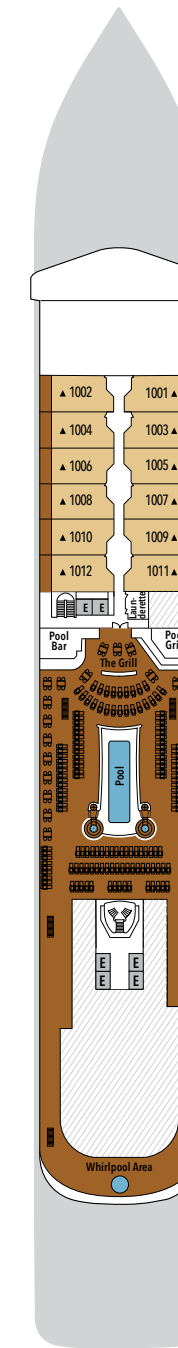

SILVER MUSE – Deck Plans

Effective from June 4th 2020

DECK 4

Atlantide
Indochine
Kaiseki
La Dame

DECK 5

Reception/
Guest Relations
Shore Concierge
Dolce Vita
Venetian Lounge
Future Cruise Sales

DECK 6

Zagara Beauty Spa
Fitness Centre

DECK 7

La Terrazza
Silver Note
Casino

DECK 8

Connoisseur's Corner
Boutique
Arts Café
Conference/
Card Room

DECK 9

Panorama Lounge
Activities Room &
Outdoor Area

DECK 10

Pool Deck
Pool Bar
The Grill
Whirlpool Area

DECK 11

Observation Library
Spaccanapoli
Jogging Track

SUITE CATEGORIES

- Owner's Suite
- Grand Suite
- Royal Suite
- Silver Suite
- Deluxe Veranda Suite
- Superior Veranda Suite
- Classic Veranda Suite
- Panorama Suite
- Vista Suite

SPECIFICATIONS

- Crew 411
- Officers International
- Guests 596
- Tonnage 40,700
- Length 698 Feet / 212.8 Metres
- Width 86 Feet / 27 Metres
- Speed 19.8 Knots
- Passenger Decks 8
- 3rd Guest Capacity ▲
- Connecting Suites ↑↓
- Wheelchair Accessible Suites ♿
- 407, 409, 417, 931
- Built 2017
- Registry Bahamas