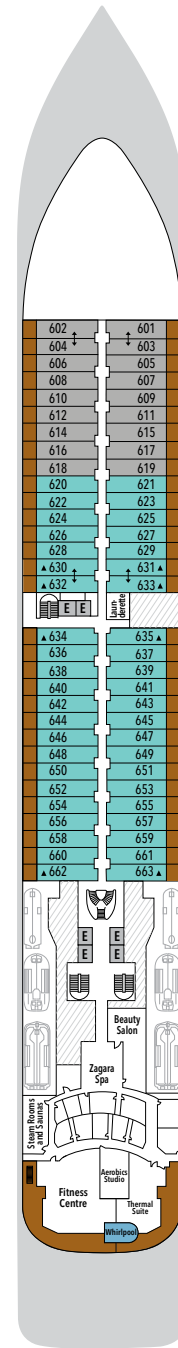

SILVER MUSE – Deck Plans

Effective from June 4th 2020

DECK 4

Atlantide
Indochine
Kaiseki
La Dame

DECK 5

Reception/
Guest Relations
Shore Concierge
Dolce Vita
Venetian Lounge
Future Cruise Sales

DECK 6

Zagara Beauty Spa
Fitness Centre

DECK 7

La Terrazza
Silver Note
Casino

DECK 8

Connoisseur's Corner
Boutique
Arts Café
Conference/
Card Room

DECK 9

Panorama Lounge
Activities Room &
Outdoor Area

DECK 10

Pool Deck
Pool Bar
The Grill
Whirlpool Area

DECK 11

Observation Library
Spaccanapoli
Jogging Track

SUITE CATEGORIES

- Owner's Suite
- Grand Suite
- Royal Suite
- Silver Suite
- Deluxe Veranda Suite
- Superior Veranda Suite
- Classic Veranda Suite
- Panorama Suite
- Vista Suite

SPECIFICATIONS

- Crew 411
- Officers International
- Guests 596
- Tonnage 40,700
- Length 698 Feet / 212.8 Metres
- Width 86 Feet / 27 Metres
- Speed 19.8 Knots
- Passenger Decks 8
- 3rd Guest Capacity ▲
- Connecting Suites ↑↓
- Wheelchair Accessible Suites ♿
- 407, 409, 417, 931
- Built 2017
- Registry Bahamas