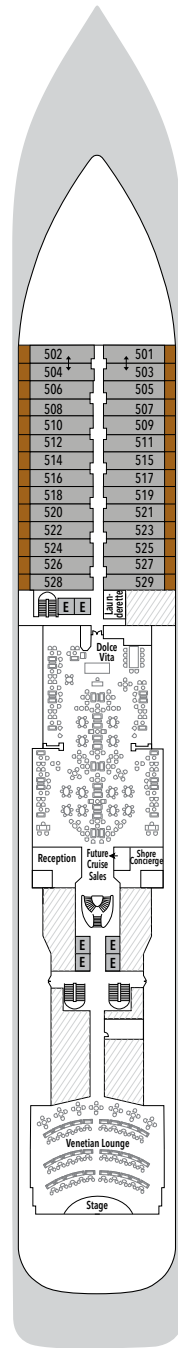

SILVER MUSE – Deck Plans

Effective from June 4th 2020

DECK 4

Atlantide
Indochine
Kaiseki
La Dame

DECK 5

Reception/
Guest Relations
Shore Concierge
Dolce Vita
Venetian Lounge
Future Cruise Sales

DECK 6

Zagara Beauty Spa
Fitness Centre

DECK 7

La Terrazza
Silver Note
Casino

DECK 8

Connoisseur's Corner
Boutique
Arts Café
Conference/
Card Room

DECK 9

Panorama Lounge
Activities Room &
Outdoor Area

DECK 10

Pool Deck
Pool Bar
The Grill
Whirlpool Area

DECK 11

Observation Library
Spaccanapoli
Jogging Track

SUITE CATEGORIES

- Owner's Suite
- Grand Suite
- Royal Suite
- Silver Suite
- Deluxe Veranda Suite
- Superior Veranda Suite
- Classic Veranda Suite
- Panorama Suite
- Vista Suite

SPECIFICATIONS

- Crew 411
- Officers International
- Guests 596
- Tonnage 40,700
- Length 698 Feet / 212.8 Metres
- Width 86 Feet / 27 Metres
- Speed 19.8 Knots
- Passenger Decks 8
- 3rd Guest Capacity ▲
- Connecting Suites ↑↓
- Wheelchair Accessible Suites ♿
- 407, 409, 417, 931
- Built 2017
- Registry Bahamas