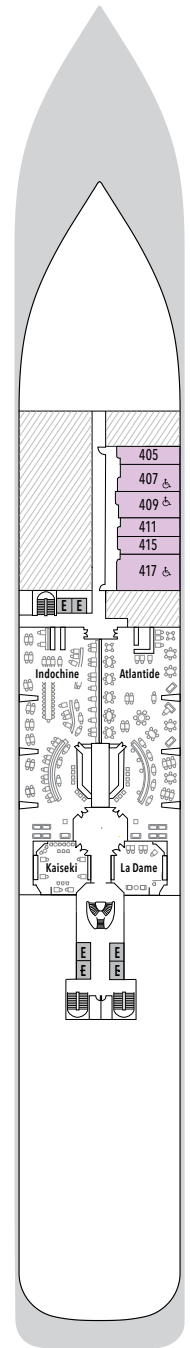

SILVER MUSE – Deck Plans

Effective from June 4th 2020

DECK 4

Atlantide
Indochine
Kaiseki
La Dame

DECK 5

Reception/
Guest Relations
Shore Concierge
Dolce Vita
Venetian Lounge
Future Cruise Sales

DECK 6

Zagara Beauty Spa
Fitness Centre

DECK 7

La Terrazza
Silver Note
Casino

DECK 8

Connoisseur's Corner
Boutique
Arts Café
Conference/
Card Room

DECK 9

Panorama Lounge
Activities Room &
Outdoor Area

DECK 10

Pool Deck
Pool Bar
The Grill
Whirlpool Area

DECK 11

Observation Library
Spaccanapoli
Jogging Track

SUITE CATEGORIES

- Owner's Suite
- Grand Suite
- Royal Suite
- Silver Suite
- Deluxe Veranda Suite
- Superior Veranda Suite
- Classic Veranda Suite
- Panorama Suite
- Vista Suite

SPECIFICATIONS

- Crew 411
- Officers International
- Guests 596
- Tonnage 40,700
- Length 698 Feet / 212.8 Metres
- Width 86 Feet / 27 Metres
- Speed 19.8 Knots
- Passenger Decks 8
- 3rd Guest Capacity ▲
- Connecting Suites ↑↓
- Wheelchair Accessible Suites ♿
- 407, 409, 417, 931
- Built 2017
- Registry Bahamas