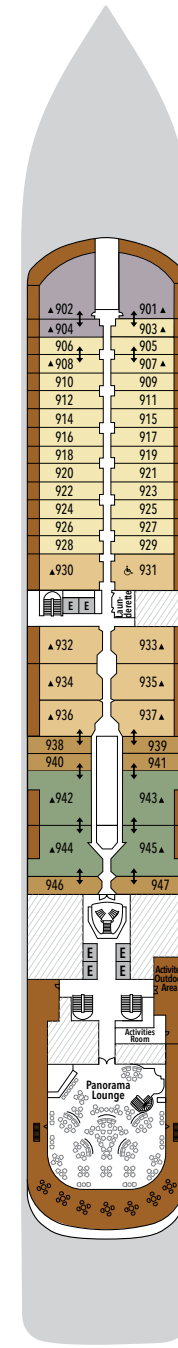

SILVER MUSE – Deck Plans

Effective from June 4th 2020

DECK 4

Atlantide
Indochine
Kaiseki
La Dame

DECK 5

Reception/
Guest Relations
Shore Concierge
Dolce Vita
Venetian Lounge
Future Cruise Sales

DECK 6

Zagara Beauty Spa
Fitness Centre

DECK 7

La Terrazza
Silver Note
Casino

DECK 8

Connoisseur's Corner
Boutique
Arts Café
Conference/
Card Room

DECK 9

Panorama Lounge
Activities Room &
Outdoor Area

DECK 10

Pool Deck
Pool Bar
The Grill
Whirlpool Area

DECK 11

Observation Library
Spaccanapoli
Jogging Track

SUITE CATEGORIES

- Owner's Suite
- Grand Suite
- Royal Suite
- Silver Suite
- Deluxe Veranda Suite
- Superior Veranda Suite
- Classic Veranda Suite
- Panorama Suite
- Vista Suite

SPECIFICATIONS

- Crew 411
- Officers International
- Guests 596
- Tonnage 40,700
- Length 698 Feet / 212.8 Metres
- Width 86 Feet / 27 Metres
- Speed 19.8 Knots
- Passenger Decks 8
- 3rd Guest Capacity ▲
- Connecting Suites ↑↓
- Wheelchair Accessible Suites ♿
- 407, 409, 417, 931
- Built 2017
- Registry Bahamas