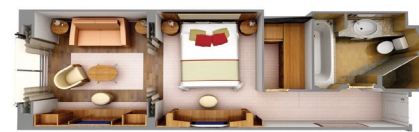

Images are intended as a general reference. Features, materials, finishes and layout may be different than shown.