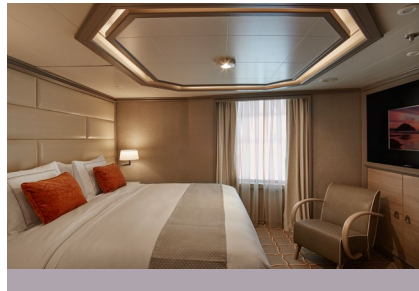

SILVER SPIRIT – Suite Diagrams

All suites feature:

- Butler service
- Refrigerator and bar setup stocked with your preferences
- Plush bathrobes
- Pillow menu
- Luxury bath amenities
- Complimentary Wifi for all suites
- Personalised stationery
- Umbrella
- Hair dryer
- Wall mounted USB-C mobile device chargers
- Direct-dial telephone(s)
- Interactive Media Library
- Champagne on arrival

- Large veranda with patio furniture and floor-to-ceiling glass doors; bedroom two has additional large picture window
- Living room with sitting area; bedroom two has additional sitting area
- Separate dining area
- Twin beds or king-sized bed; bedroom two has additional twin beds or queen-sized bed
- Marble bathroom with double vanity, separate shower and full-sized bath, plus a powder room; bedroom two has additional marble bathroom with full-sized bath, separate shower
- Beds mattresses
- Walk-in wardrobe(s) with personal safe
- Vanity table(s)
- Writing desk(s)
- One 55" / 140 cm and one 40" / 102 cm flat-screen HD TVs in main suite, plus one 40" / 102 cm flat-screen HD TV in bedroom two
- Sound System with Bluetooth connectivity
- Illy® espresso machine
- Unlimited Premium Wifi