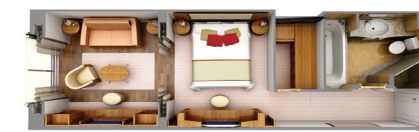

Images are intended as a general reference. Features, materials, finishes and layout may be different than shown.