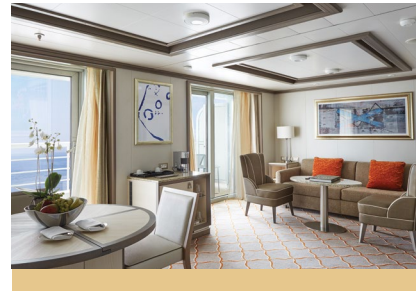

SILVER SUITE

Available as a one-bedroom configuration or as a two-bedroom by adjoining with a Panorama suite.

1 BEDROOM: 746 SQ FT / 69 M²
INCLUDING VERANDA (129 SQ FT / 12 M²)

2 BEDROOM: 1080 SQ FT / 100 M²
INCLUDING VERANDA (129 SQ FT / 12 M²)

- Veranda with patio furniture and floor-to-ceiling glass doors
- Living room with convertible sofa to accommodate an additional guest
- Sitting area
- Separate dining area
- Twin beds or king-sized bed
- Marble bathroom with double vanity, full-sized bath, separate shower; bedroom two has additional marble bathroom with walk-in rain shower
- Walk-in wardrobe with personal safe
- Vanity table
- Writing desk
- One 49" / 125 cm and one 40" / 102 cm flat-screen HD TVs in main suite
- Sound System with Bluetooth connectivity
- Illy® espresso machine
- Unlimited Premium Wifi