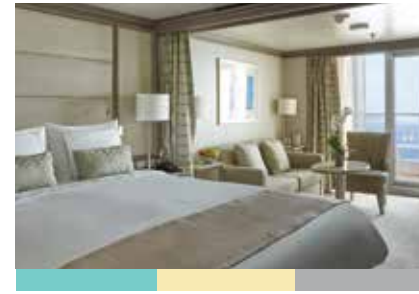

## OWNER'S SUITE

Available as a one-bedroom configuration or as a two-bedroom by adjoining with a Panorama suite (as illustrated)

**ONE BEDROOM: 947-1055 SQ FT / 88-98 M<sup>2</sup>**  
**INCLUDING VERANDA (129 SQ FT / 12 M<sup>2</sup>)**

**TWO BEDROOM: 1281-1389 SQ FT / 119-129 M<sup>2</sup>**  
**INCLUDING VERANDA (129 SQ FT / 12 M<sup>2</sup>)**

- Large teak veranda with patio furniture and floor-to-ceiling glass doors; bedroom two has additional large picture window
- Living room with sitting area; bedroom two has additional sitting area
- Separate dining area
- Twin beds or king-sized bed; bedroom two has additional twin beds or queen-sized bed
- Marble bathroom with double vanity, separate shower and full-sized bath, plus a powder room; bedroom two has additional marble bathroom with shower
- Savoir® Beds mattresses and a choice of pillows
- Walk-in wardrobe(s) with personal safe
- Vanity table(s)
- Writing desk(s)
- One 55" / 140 cm and one 42" / 106 cm flat-screen HD TV in main suite, plus two 42" / 106 cm flat-screen HD TVs in bedroom two
- Interactive Media Library
- Bose® Sound Touch 30 with Bluetooth connectivity
- Illy® espresso machine
- Unlimited Premium Wifi