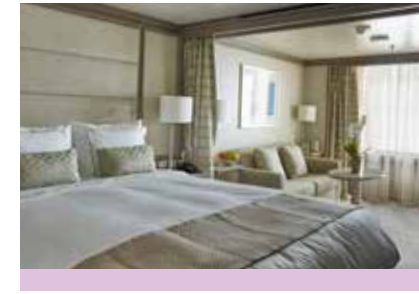

## OWNER'S SUITE

Available as a one-bedroom configuration or as a two-bedroom by adjoining with a Panorama suite (as illustrated)

**ONE BEDROOM: 947-1055 SQ FT / 88-98 M<sup>2</sup>**  
**INCLUDING VERANDA (129 SQ FT / 12 M<sup>2</sup>)**

**TWO BEDROOM: 1281-1389 SQ FT / 119-129 M<sup>2</sup>**  
**INCLUDING VERANDA (129 SQ FT / 12 M<sup>2</sup>)**

- Large teak veranda with patio furniture and floor-to-ceiling glass doors; bedroom two has additional large picture window
- Living room with sitting area; bedroom two has additional sitting area
- Separate dining area
- Twin beds or king-sized bed; bedroom two has additional twin beds or queen-sized bed
- Marble bathroom with double vanity, separate shower and full-sized bath, plus a powder room; bedroom two has additional marble bathroom with shower
- Savoir® Beds mattresses and a choice of pillows
- Walk-in wardrobe(s) with personal safe
- Vanity table(s)
- Writing desk(s)
- One 55" / 140 cm and one 42" / 106 cm flat-screen HD TV in main suite, plus two 42" / 106 cm flat-screen HD TVs in bedroom two
- Interactive Media Library
- Bose® Sound Touch 30 with Bluetooth connectivity
- Illy® espresso machine
- Unlimited Premium Wifi